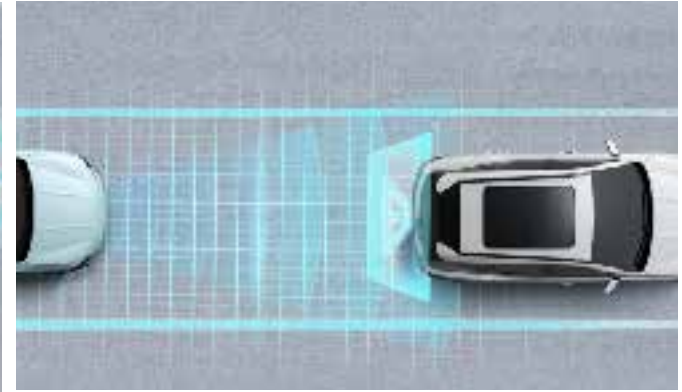

Featuring 360° Panoramic Visual Parking Assist and 180° Transparent Chassis, our advanced safety system eliminates blind spots, providing full visibility and ensuring your assurance behind the wheel.

▪ Dynamic Performance

Enjoy smooth acceleration and effortless gear shifts, delivering an ideal combination of power and efficiency for an exhilarating driving experience

S06

LKA (Lane Keeping Assist)

Reducing drift and enhancing safety for a more confident, stress-free driving experience.

LCW (Lane Change Warning)

Advanced sensors alert you to blind spots, ensuring safer, more confident lane changes.

ICA (Integrated Cruise Assist)

Maintaining lane position and adjusting speed effortlessly workload for a safer, more comfortable drive.