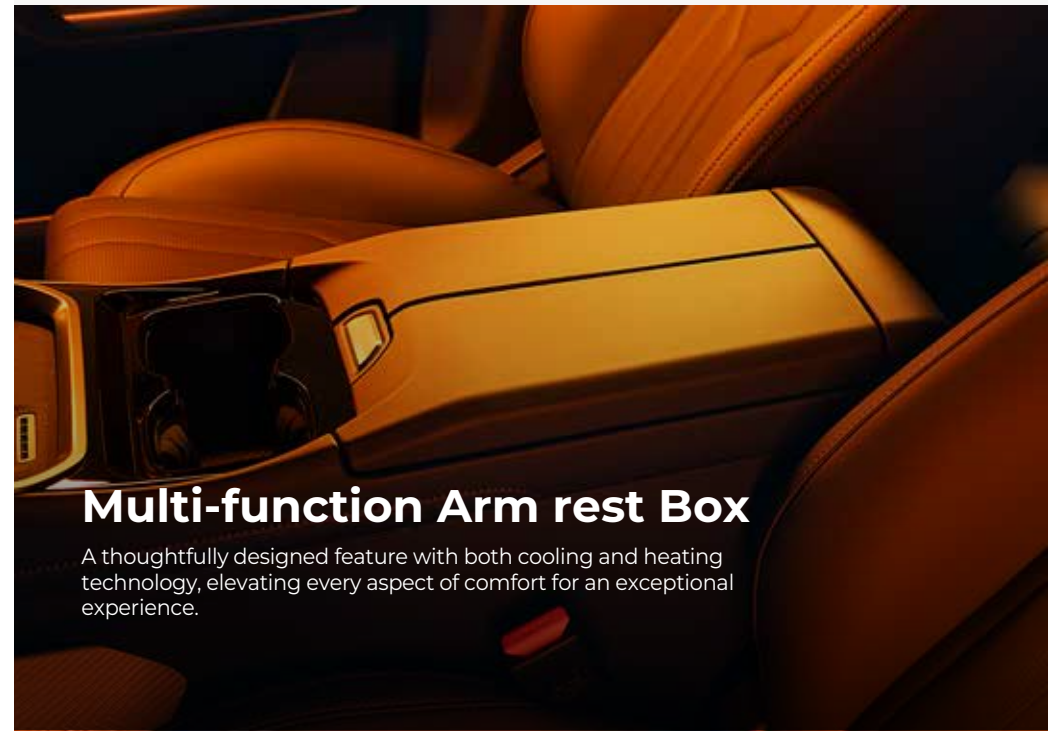

▪ LED Connected Tail Lights

A signature of elegance and innovation, the seamless LED connected light strip exudes brilliance, enhancing the car's visual impact.

SONY 8 Speakers

Immerse yourself in exceptional sound with Sony's premium 8-speaker surround system, meticulously engineered for unmatched audio quality.

Multi-function Arm rest Box

A thoughtfully designed feature with both cooling and heating technology, elevating every aspect of comfort for an exceptional experience.

40W Wireless Fast Charging

Keep your devices powered on the go with 40W wireless fast charging. Experience effortless convenience, rapid power delivery, and smart optimization, all without the need for cables.