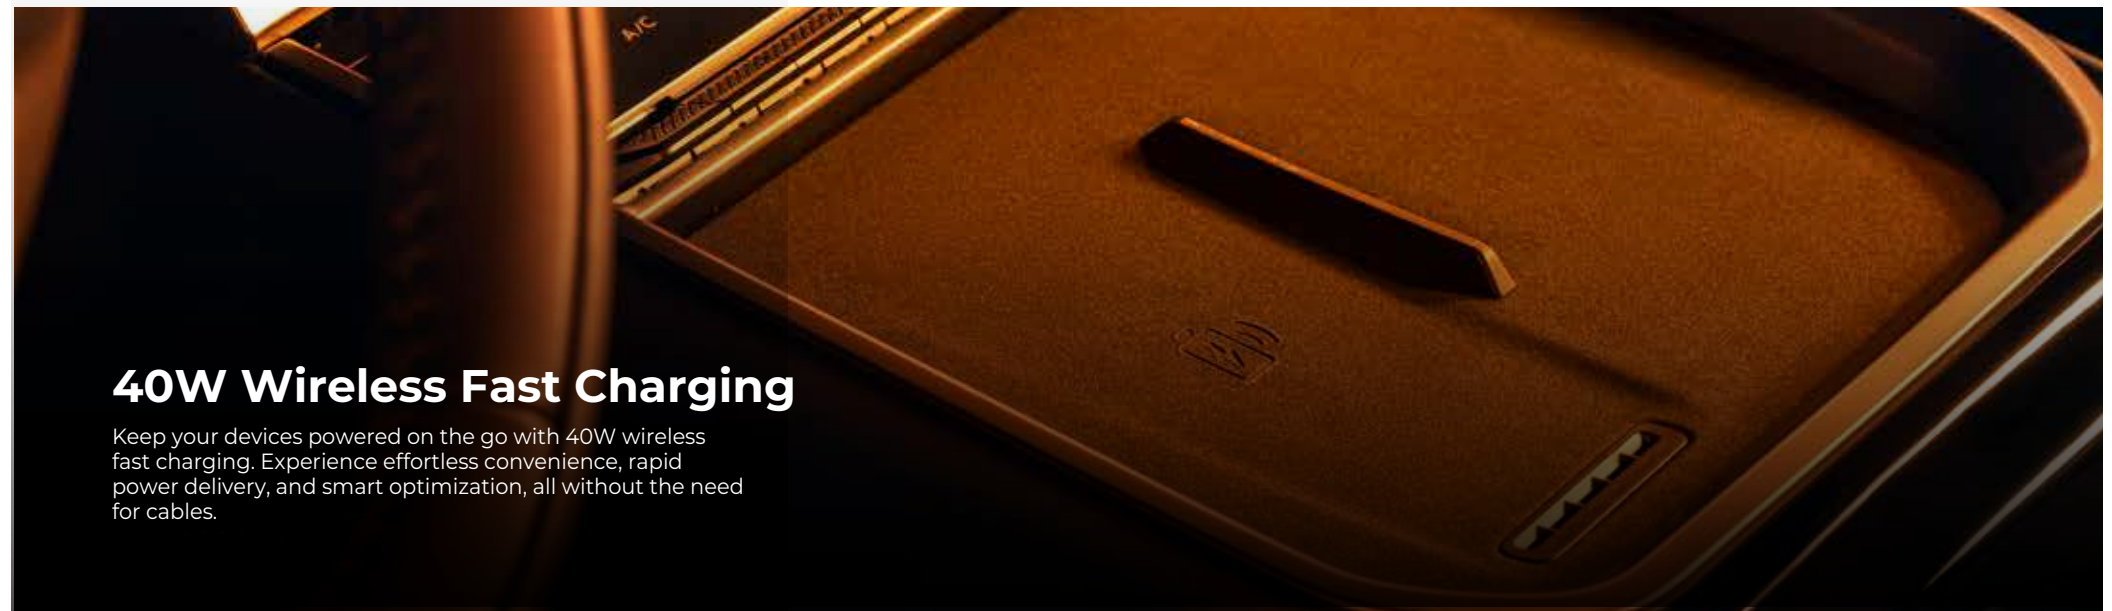

40W Wireless Fast Charging

Keep your devices powered on the go with 40W wireless fast charging. Experience effortless convenience, rapid power delivery, and smart optimization, all without the need for cables.