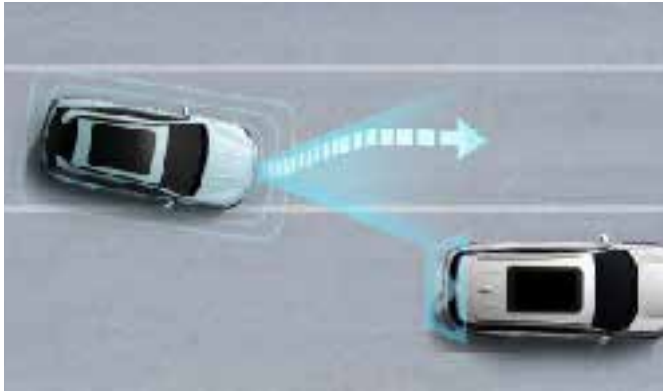

Experience the ultimate in car computing power with the Qualcomm Snapdragon 8015 Chip. This state-of-the-art processor ensures seamless integration of infotainment features, delivering effortless navigation, entertainment, and connectivity for a superior driving experience.

▪ Ambient Lighting

Enhance the interior with a touch of elegance, creating a warm and inviting atmosphere that transforms every drive into a unique experience tailored to your mood.

▪ 360° Panoramic Camera

Featuring 360° Panoramic Visual Parking Assist and 180° Transparent Chassis, our advanced safety system eliminates blind spots, providing full visibility and ensuring your assurance behind the wheel.

▪ Dynamic Performance

Enjoy smooth acceleration and effortless gear shifts, delivering an ideal combination of power and efficiency for an exhilarating driving experience

S06

LKA (Lane Keeping Assist)

Reducing drift and enhancing safety for a more confident, stress-free driving experience.