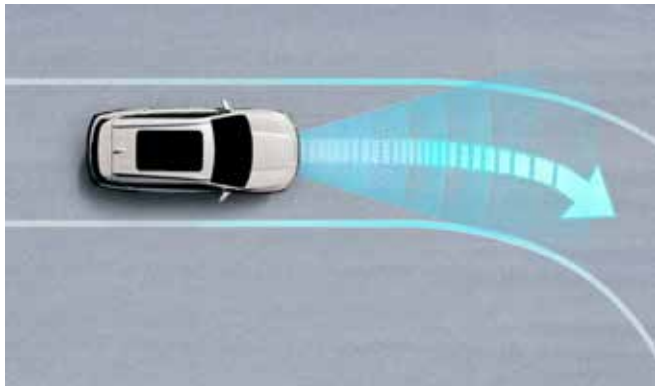

Enjoy smooth acceleration and effortless gear shifts, delivering an ideal combination of power and efficiency for an exhilarating driving experience

S06

LKA (Lane Keeping Assist)

Reducing drift and enhancing safety for a more confident, stress-free driving experience.

LCW (Lane Change Warning)

Advanced sensors alert you to blind spots, ensuring safer, more confident lane changes.

ICA (Integrated Cruise Assist)

Maintaining lane position and adjusting speed effortlessly workload for a safer, more comfortable drive.