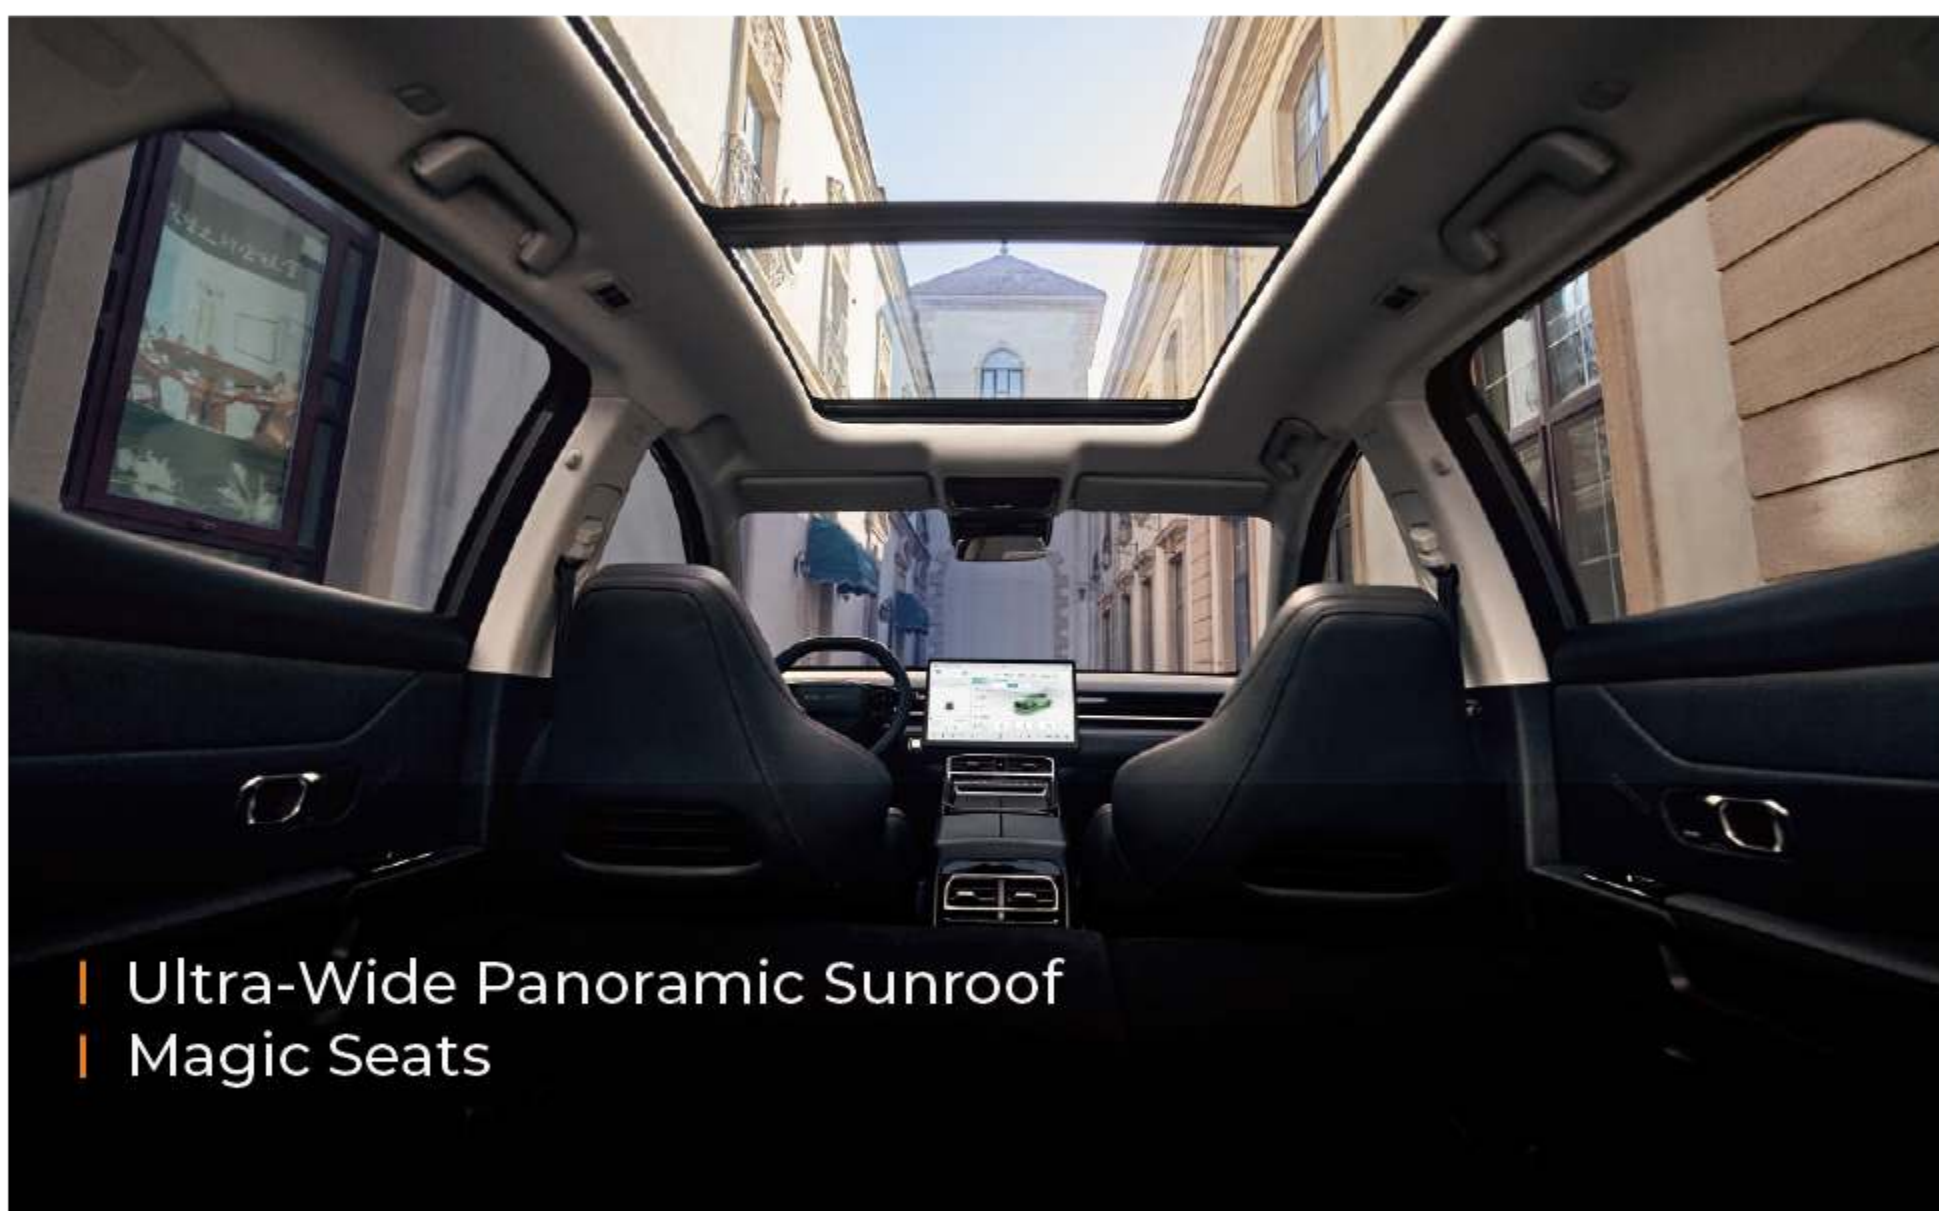

| LED Interactive Lights

| LED Connected Tail Lights

| Remote Engine Start + Key-less Start
| 540° Panoramic Camera

| 20 Inch Sport Alloy Wheel

| Qualcomm Snapdragon 8015 Chip
| 15.6 Intelligent Touch Screen
| CarPlay and Android Auto

| Dual-Zone Climate Control
| Multi-Language Intelligent Voice Control

| Ultra-Wide Panoramic Sunroof
| Magic Seats

| SONY 8 Speakers

| Cooling and Warming Armrest Box

| 50W Wireless Fast Charging

S06

TECHNICAL SPECIFICATIONS