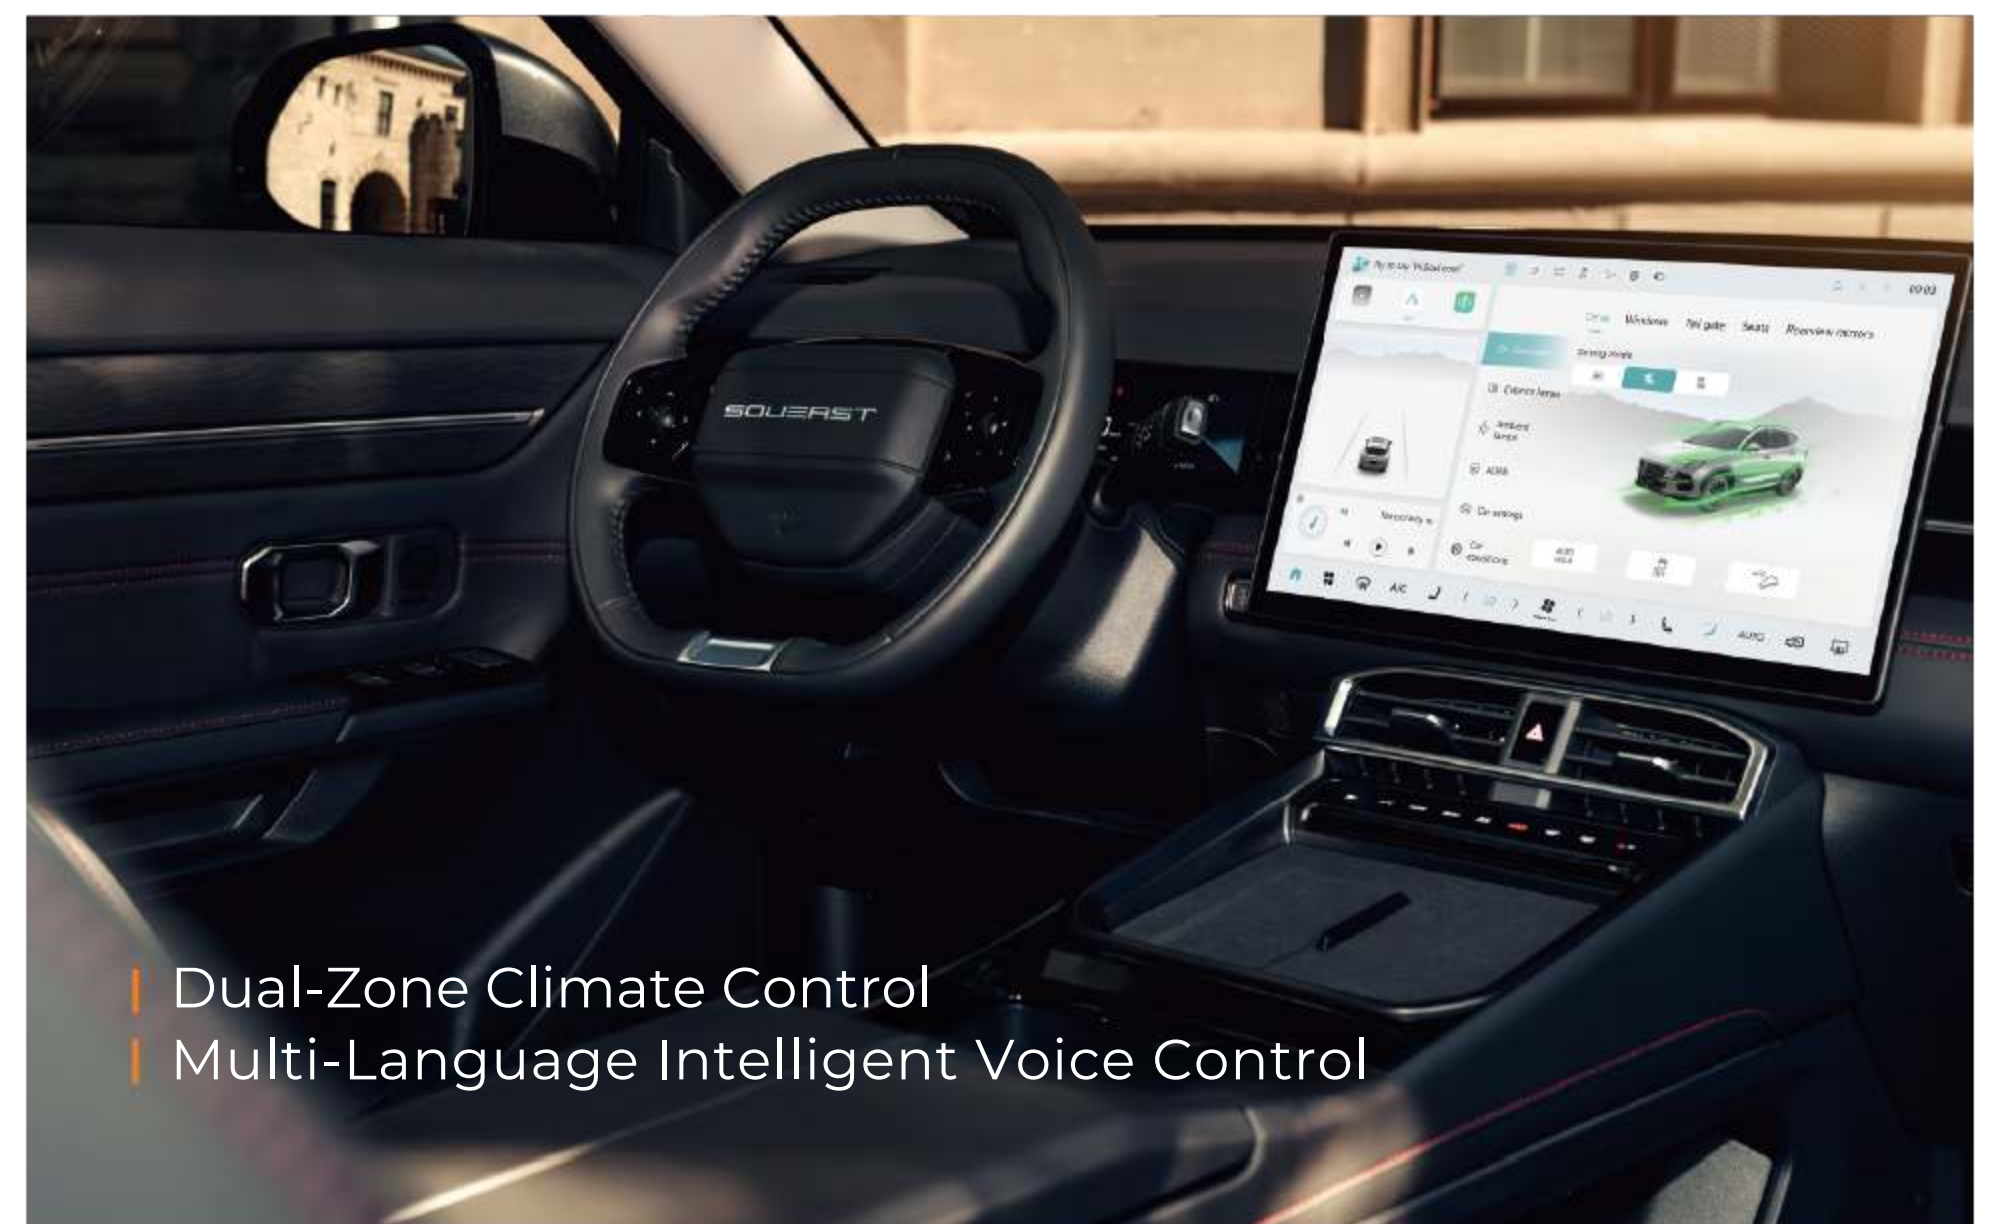

| LED Interactive Lights

| LED Connected Tail Lights

| Remote Engine Start + Key-less Start
| 540° Panoramic Camera

| 20 Inch Sport Alloy Wheel

| Qualcomm Snapdragon 8015 Chip
| 15.6 Intelligent Touch Screen
| CarPlay and Android Auto

| Dual-Zone Climate Control
| Multi-Language Intelligent Voice Control

| Ultra-Wide Panoramic Sunroof
| Magic Seats

| SONY 8 Speakers

| Cooling and Warming Armrest Box

| 50W Wireless Fast Charging

S06

TECHNICAL SPECIFICATIONS

■ INFOTAINMENT		
Digital Infotainment System	12.8	15.6
Hovering Technology 2K Touch Sceen Infotainment System	-	-
Instrument Panel	9.2-inch LCD	9.2-inch LCD
Multimedia System (Qualcomm Snapdragon 8015)	●	●
Multimedia System (Qualcomm Snapdragon 8155)	-	-
4 Speaker	Hi Fi	-
8 Speaker	-	Sony
9 Speaker	-	-
Bluetooth Music/ telephone	●	●
Intelligent voice control in 5 Languages (English, Arabic, Spanish,	●	●
Carplay & Andriod Auto	●	●
5 Portable USB Ports	●	●
Front dual USB port (Type-C + fast charging)	2	2
Dual Temperature Zone Automatic AC	●	●
Rear AC Vents	●	●
■ DRIVER'S ASSISTANCE		
4-Way Steering Wheel Adjustment	●	●
Automatic Headlights	●	●
Adjustable Headlamp	●	●
■ SAFETY AND SECURITY		
Adaptive Cruise Control	-	●
Advanced Climate AC Control	●	●
TJA Traffic Jam Assist	-	●
HMA Adaptive High and Low beam	-	●
Forward Collision Warning	-	●
Seat Belt Warning Alert	●	●
Key Left Behind Alert	●	●
Cruise Control	●	-
Side Collision Warning	-	●
Rear Collision Warning	-	●
(ABS) Anti-lock Braking System	●	●
(EBD) Electronic Brakeforce Distribution	●	●
(EBA) Brake Assist System	●	●
(TCS) Traction Control System	●	●