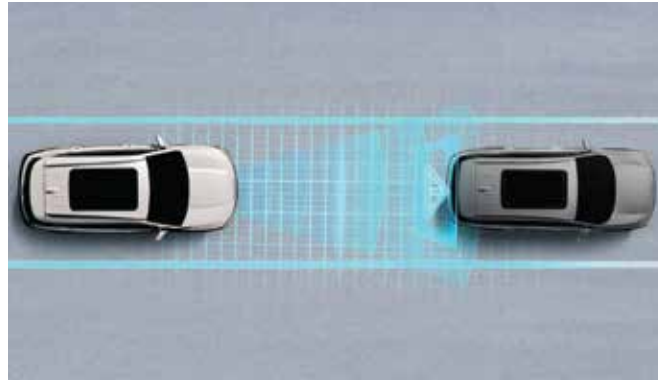

Autonomous Emergency Braking (AEB)

Our advanced system constantly monitors the road ahead, by keeping a lookout for potential hazard thereby automatically braking if you fail to react in time to prevent collisions.