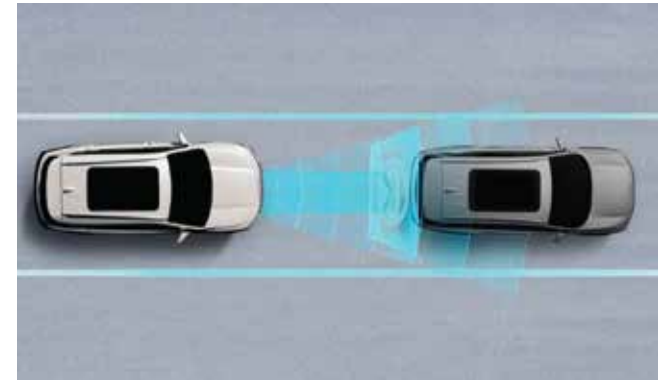

Our advanced system constantly monitors the road ahead, by keeping a lookout for potential hazard thereby automatically braking if you fail to react in time to prevent collisions.

Lane Keep Assist (LKA)

Our innovative system monitors your lane position, automatically adjusting steering to keep you on course, ensuring a safe and confident drive.

Lane Departure Warning (LDW)

1.6 turbo charged engine coupled with 7DCT Transmission. Experience seamless acceleration and effortless shifting with a perfect balance of power and efficiency.