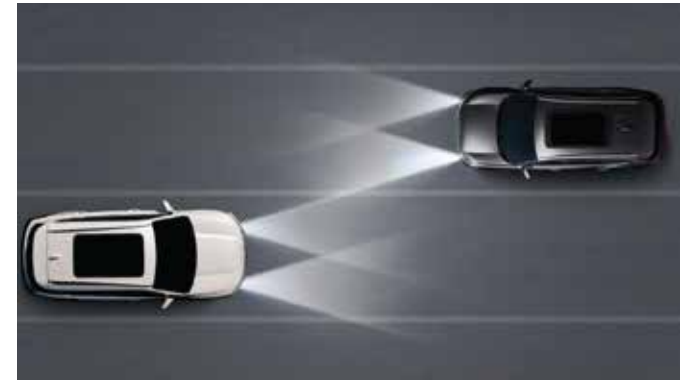

High Beam Assist (HBA)

Our innovative system monitors your lane position, automatically adjusting steering to keep you on course, ensuring a safe and confident drive.