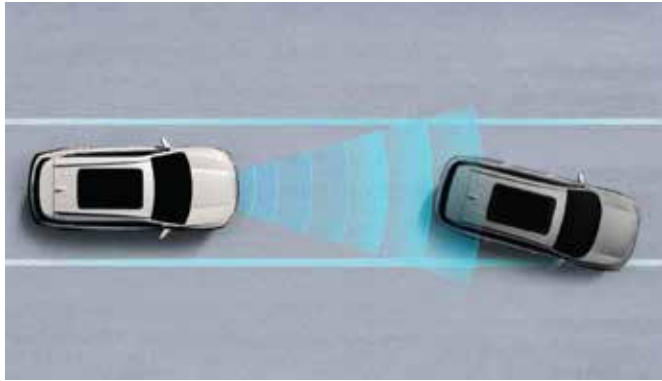

Adaptive Cruise Control (ACC)

1.6 turbo charged engine coupled with 7DCT Transmission. Experience seamless acceleration and effortless shifting with a perfect balance of power and efficiency.