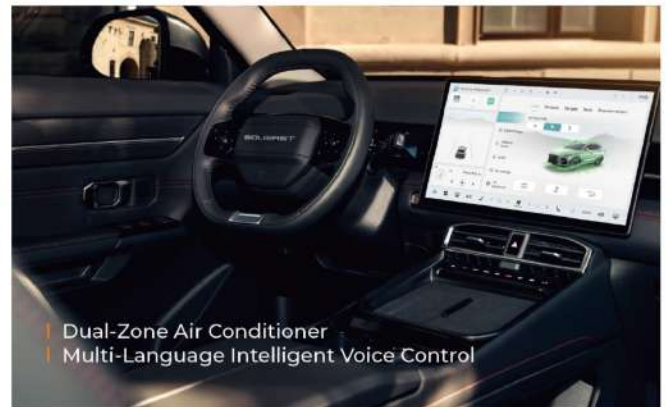

| LED Connected Tail Lights

| Remote Engine Start + Key-less Start
| 540° Panoramic Camera

| 20 Inch Sport Alloy Wheel

| Qualcomm Snapdragon 8105 Chip
| 15.6 Intelligent Touch Screen
| CarPlay and Android Auto

| Dual-Zone Air Conditioner
| Multi-Language Intelligent Voice Control

| Ultra-Wide Panoramic Sunroof
| Magic Seats

| SONY 8 Speakers

| Cooling and Warming Armrest Box

| 50W Wireless Fast Charging

S06

TECHNICAL SPECIFICATIONS

■ INFOTAINMENT		
Digital Infotainment System	12.8	15.6
Hovering Technology 2K Touch Screeen Infotainment System	-	-
Instrument Panel	9.2-inch LCD	9.2-inch LCD
Multimedia System (Qualcomm Snapdragon 8015)	●	●
Multimedia System (Qualcomm Snapdragon 8155)	-	-
4 Speaker	Hi Fi	-
8 Speaker	-	Sony
9 Speaker	-	-
Bluetooth Music/ telephone	●	●
Intelligent voice control in 5 Languages (English, Arabic, Spanish,	●	●
Carplay & Andriod Auto	●	●
5 Portable USB Ports	●	●
Front dual USB port (Type-C + fast charging)	2	2
Dual Temperature Zone Automatic AC	●	●
Rear AC Vents	●	●
■ DRIVER'S ASSISTANCE		
4-Way Steering Wheel Adjustment	●	●
Automatic Headlights	●	●
Adjustable Headlamp	●	●
■ SAFETY AND SECURITY		
Adaptive Cruise Control	-	●
Advanced Climate AC Control	●	●
TJA Traffic Jam Assist	-	●
HMA Adaptive High and Low beam	-	●
Forward Collision Warning	-	●
Seat Belt Warning Alert	●	●
Key Left Behind Alert	●	●
Cruise Control	●	-
Side Collision Warning	-	●
Rear Collision Warning	-	●
(ABS) Anti-lock Braking System	●	●
(EBD) Electronic Brakeforce Distribution	●	●
(EBA) Brake Assist System	●	●
(TCS) Traction Control System	●	●