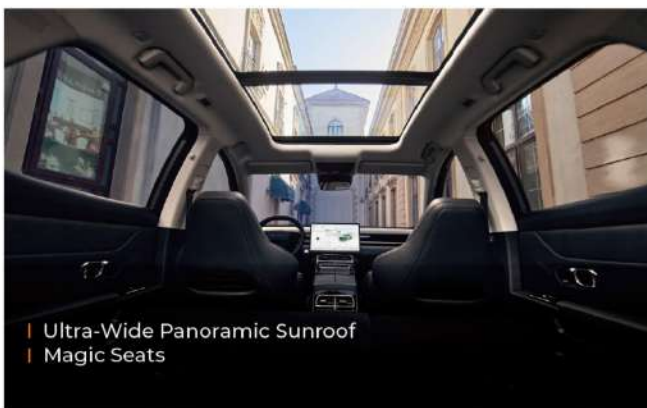

| LED Connected Tail Lights

| Remote Engine Start + Key-less Start
| 540° Panoramic Camera

| 20 Inch Sport Alloy Wheel

| Qualcomm Snapdragon 8105 Chip
| 15.6 Intelligent Touch Screen
| CarPlay and Android Auto

| Dual-Zone Air Conditioner
| Multi-Language Intelligent Voice Control

| Ultra-Wide Panoramic Sunroof
| Magic Seats

| SONY 8 Speakers

| Cooling and Warming Armrest Box

| 50W Wireless Fast Charging

S06

TECHNICAL SPECIFICATIONS